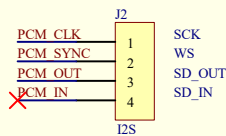

BT MODULE

POWER

ANALOG_OUT

MIC_IN

I2S_OUT

SPDIF_OUT

Title		
Size	Number	Revision
A4		
Date:	15-Sep-2015	Sheet of
File:	E:\Bluetooth\SJR\Customer\天嘉润\Application\BTM	Drawn By: