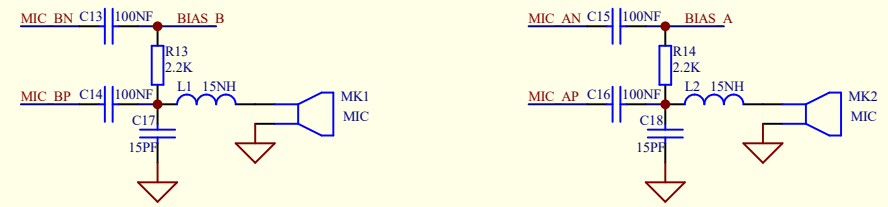

BT MODULE

POWER

ANALOG_OUT

MIC_IN

I2S_OUT

SPDIF_OUT

Title		
Size	Number	Revision
A4		
Date:	15-Sep-2015	Sheet of
File:	E:\Bluetooth\SJR\Customer\天嘉润\Application\BTM	Drawn By: