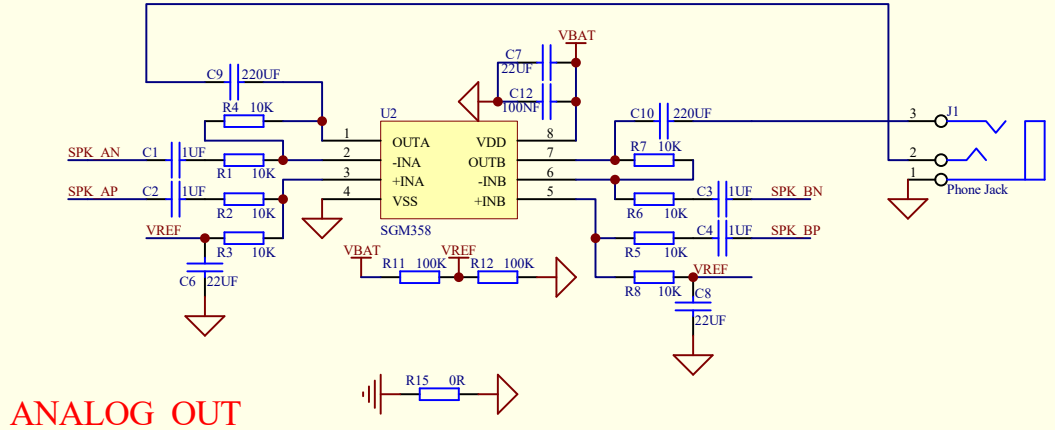

BT MODULE

POWER

ANALOG_OUT

MIC_IN

I2S_OUT

SPDIF_OUT

Title		
Size	Number	Revision
A4		
Date:	15-Sep-2015	Sheet of
File:	E:\Bluetooth\SJR\Customer\天嘉润\Application\BTM	Drawn By: