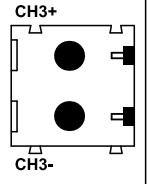

143.00mm

133.00mm

R 1.60mm

CH1	CH2		1	2
GAIN			1	2
WEAK			ON	ON
LOW			ON	OFF
MEDIUM			OFF	ON
HIGH			OFF	OFF

CH3	CH4		1	2
GAIN			1	2
WEAK			ON	ON
LOW			ON	OFF
MEDIUM			OFF	ON
HIGH			OFF	OFF

100.00mm

110.00mm

TSA8498
Class D Audio Amplifier

OUTPUT