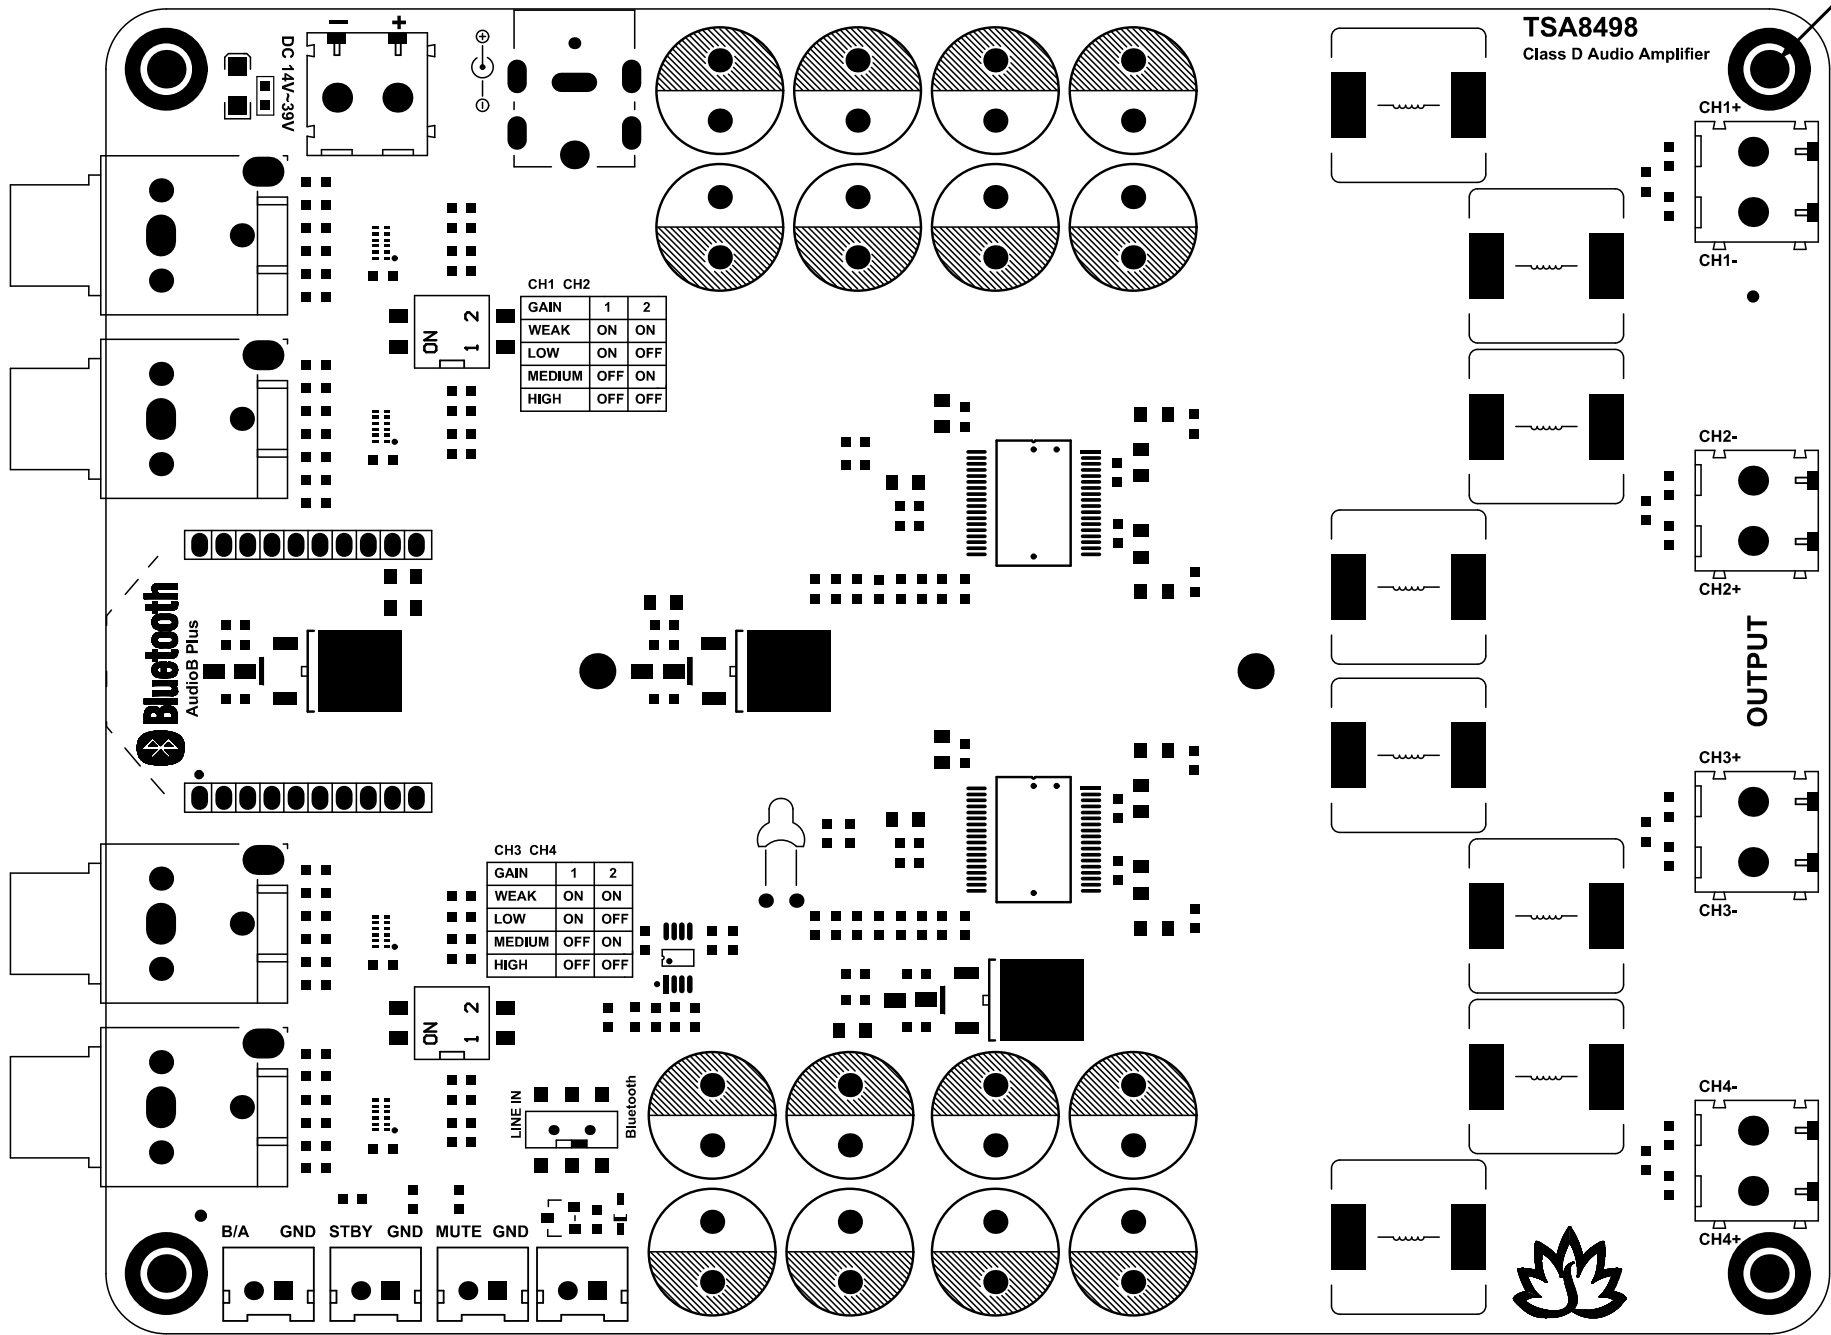

143.00mm

133.00mm

R 1.60mm

CH1	CH2		1	2
GAIN			1	2
WEAK			ON	ON
LOW			ON	OFF
MEDIUM			OFF	ON
HIGH			OFF	OFF

CH3	CH4		1	2
GAIN			1	2
WEAK			ON	ON
LOW			ON	OFF
MEDIUM			OFF	ON
HIGH			OFF	OFF

100.00mm

110.00mm