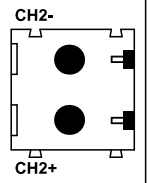

143.00mm

133.00mm

R 1.60mm

CH1	CH2		1	2
GAIN			1	2
WEAK			ON	ON
LOW			ON	OFF
MEDIUM			OFF	ON
HIGH			OFF	OFF

CH3	CH4		1	2
GAIN			1	2
WEAK			ON	ON
LOW			ON	OFF
MEDIUM			OFF	ON
HIGH			OFF	OFF

100.00mm

110.00mm

TSA8498
Class D Audio Amplifier

OUTPUT