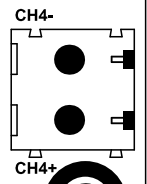

143.00mm

133.00mm

R 1.60mm

CH1	CH2		1	2
GAIN			1	2
WEAK			ON	ON
LOW			ON	OFF
MEDIUM			OFF	ON
HIGH			OFF	OFF

CH3	CH4		1	2
GAIN			1	2
WEAK			ON	ON
LOW			ON	OFF
MEDIUM			OFF	ON
HIGH			OFF	OFF

100.00mm

110.00mm

TSA8498
Class D Audio Amplifier

OUTPUT