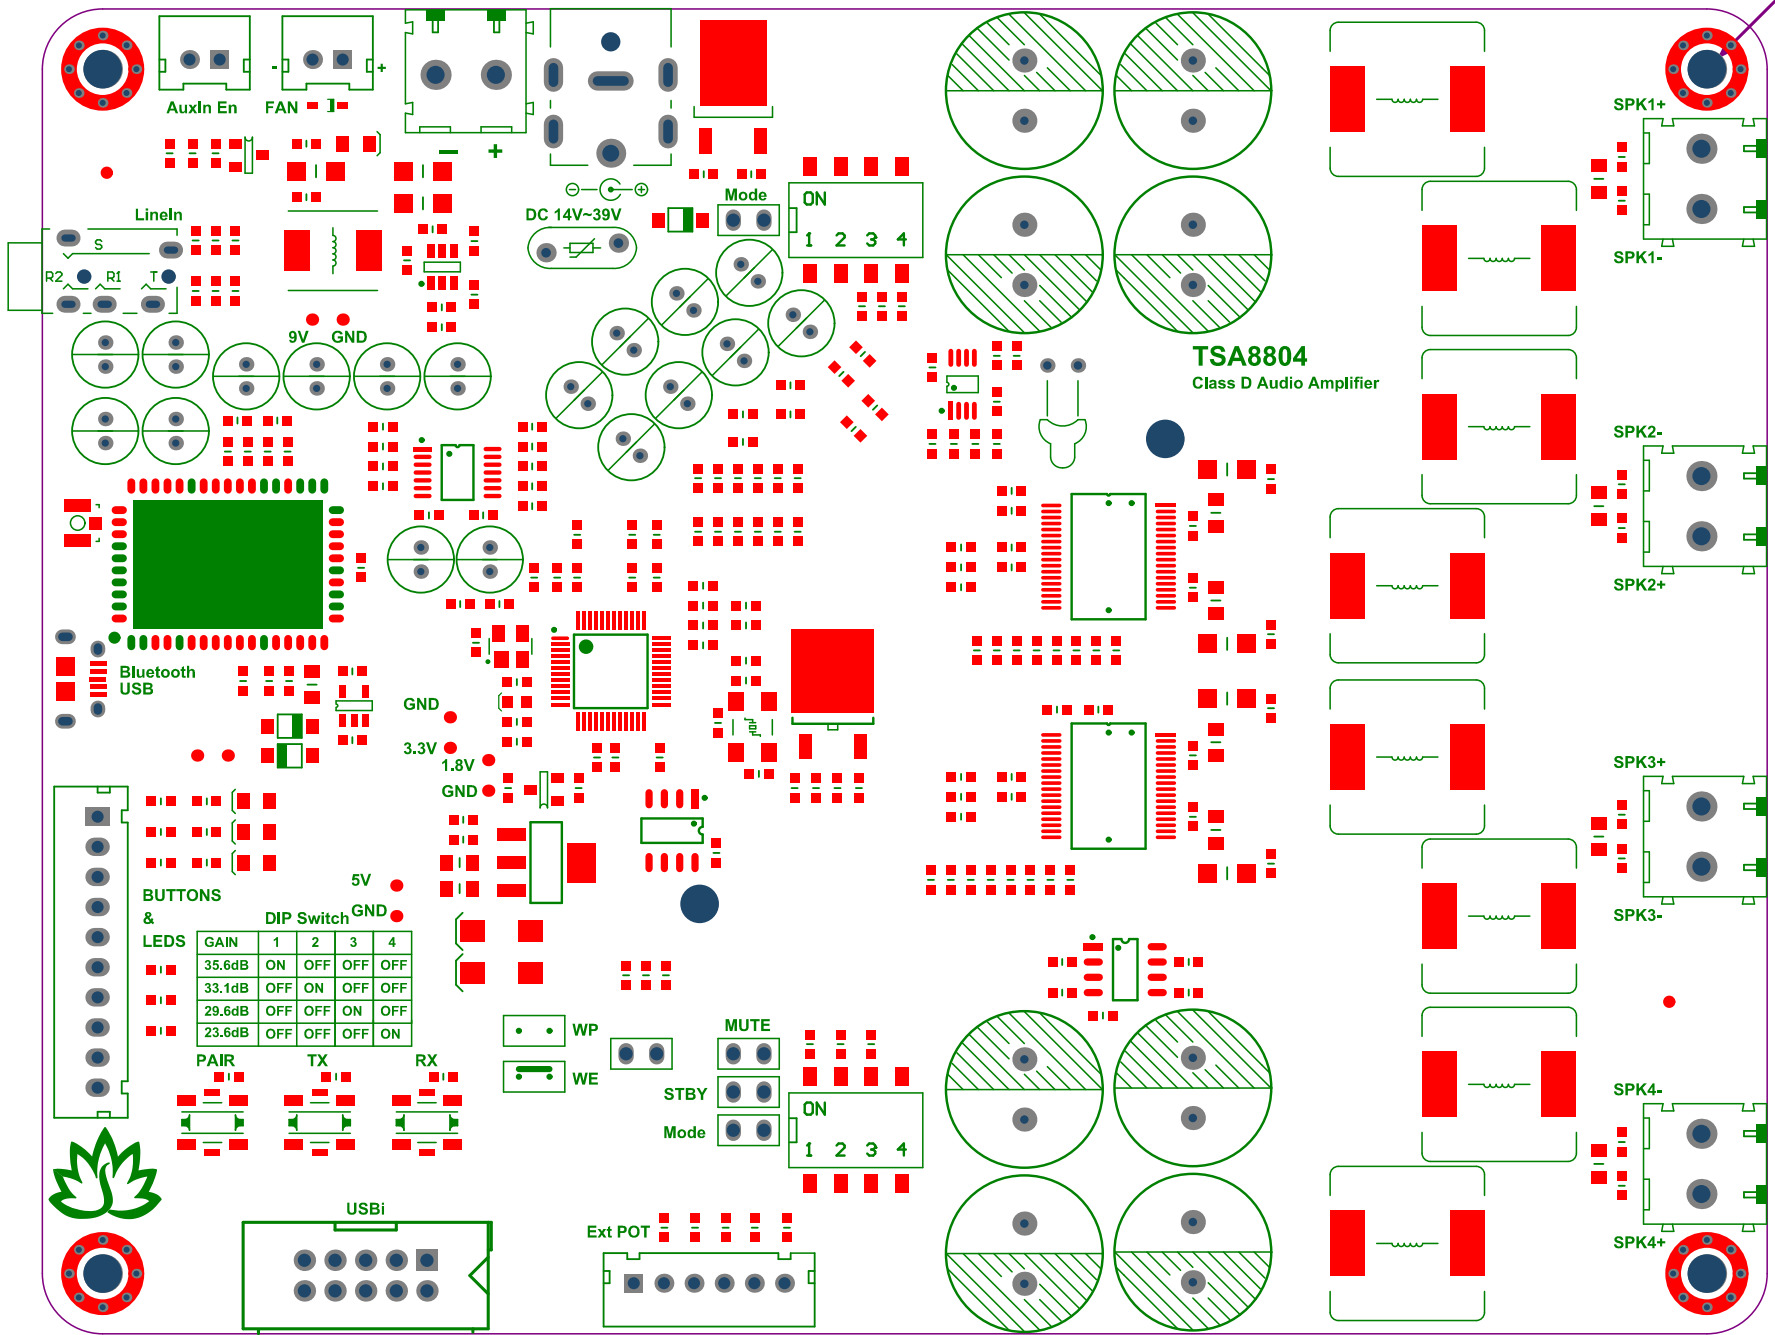

143.00mm

133.00mm

R 1.60mm

100.00mm

110.00mm

AuxIn En

LineIn

DC 14V-39V

Mode  
ON  
1 2 3 4

TSA8804  
Class D Audio Amplifier

SPK1+

SPK1-

SPK2-

SPK2+

SPK3+

SPK3-

SPK4-

SPK4+

BUTTONS & LEADS

GAIN	1	2	3	4
35.6dB	ON	OFF	OFF	OFF
33.1dB	OFF	ON	OFF	OFF
29.6dB	OFF	OFF	ON	OFF
23.6dB	OFF	OFF	OFF	ON

PAIR TX RX

MUTE

Mode  
ON  
1 2 3 4

USBi

Ext POT

R 1.80mm

143.00mm

133.00mm

110.00mm

100.00mm

3.3V  
A\_ADC3  
A\_ADC2  
A\_ADC1  
A\_ADC0  
GND

3.3V  
GREEN  
RED  
BLUE  
VOL+  
VOL-  
P/P  
PAIR  
TX  
RX